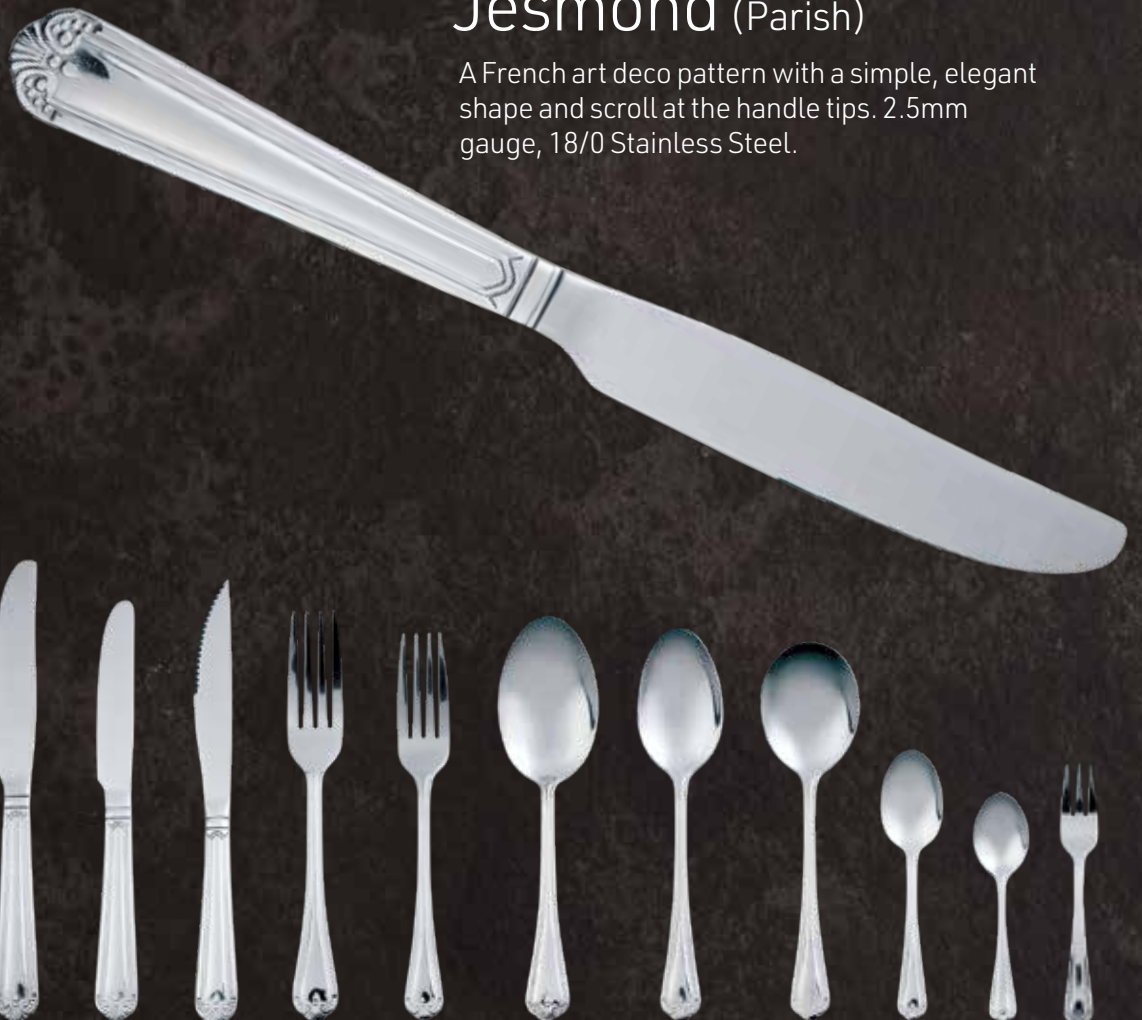

Jesmond (Parish)

A French art deco pattern with a simple, elegant shape and scroll at the handle tips. 2.5mm gauge, 18/0 Stainless Steel.