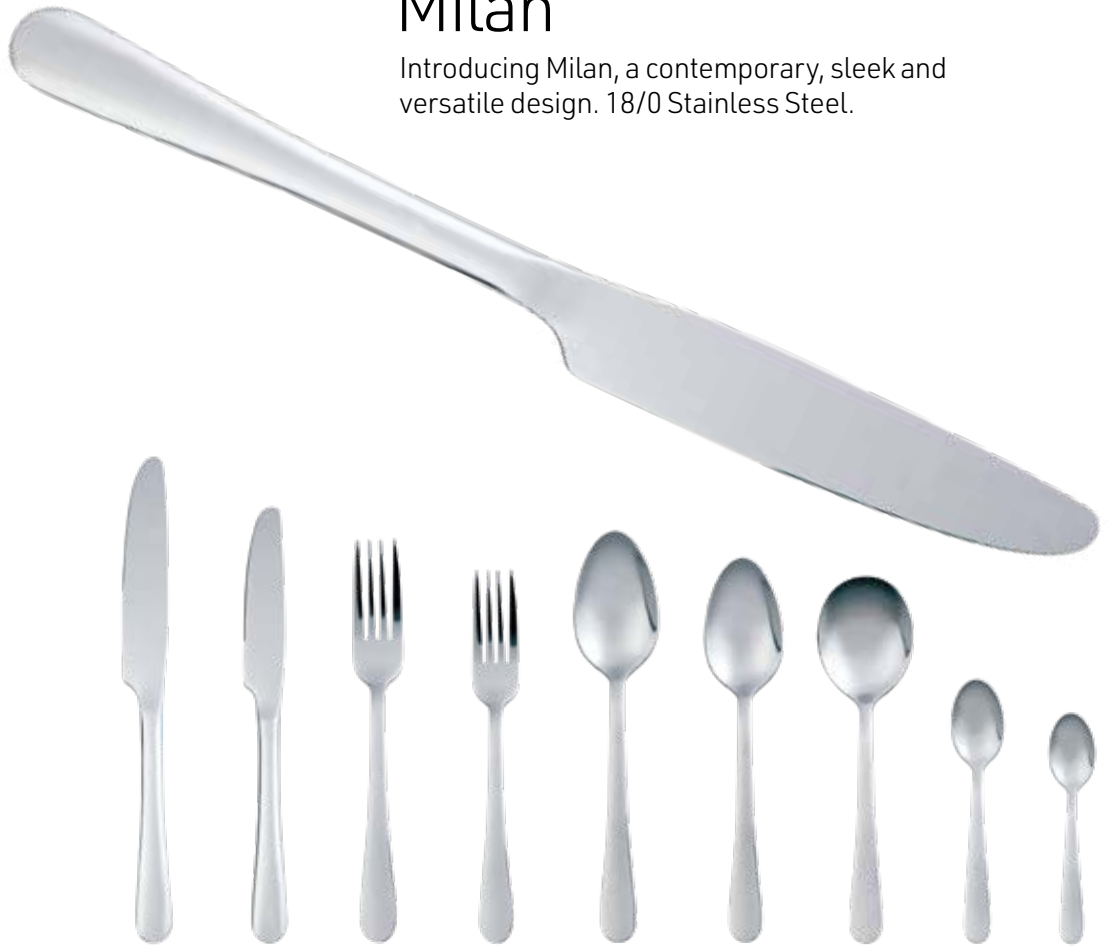

Table Knife

A4901 Pk:(12) 238mm (9³/₈"

Dessert Knife

A4905 Pk:(12) 213mm (8³/₈"

Table Fork

A4902 Pk:(12) 205mm (8"

Dessert Fork

A4906 Pk:(12) 181mm (7"

Table Spoon

A4903 Pk:(12) 208mm (8¹/₄"

Dessert Spoon

A4907 Pk:(12) 184mm (7¹/₄"

Soup Spoon

A4904 Pk:(12) 177mm (7"

Tea Spoon

A4908 Pk:(12) 138mm (5¹/₂"

Coffee Spoon

A4909 Pk:(12) 126mm (5"

Milan

Introducing Milan, a contemporary, sleek and versatile design. 18/0 Stainless Steel.