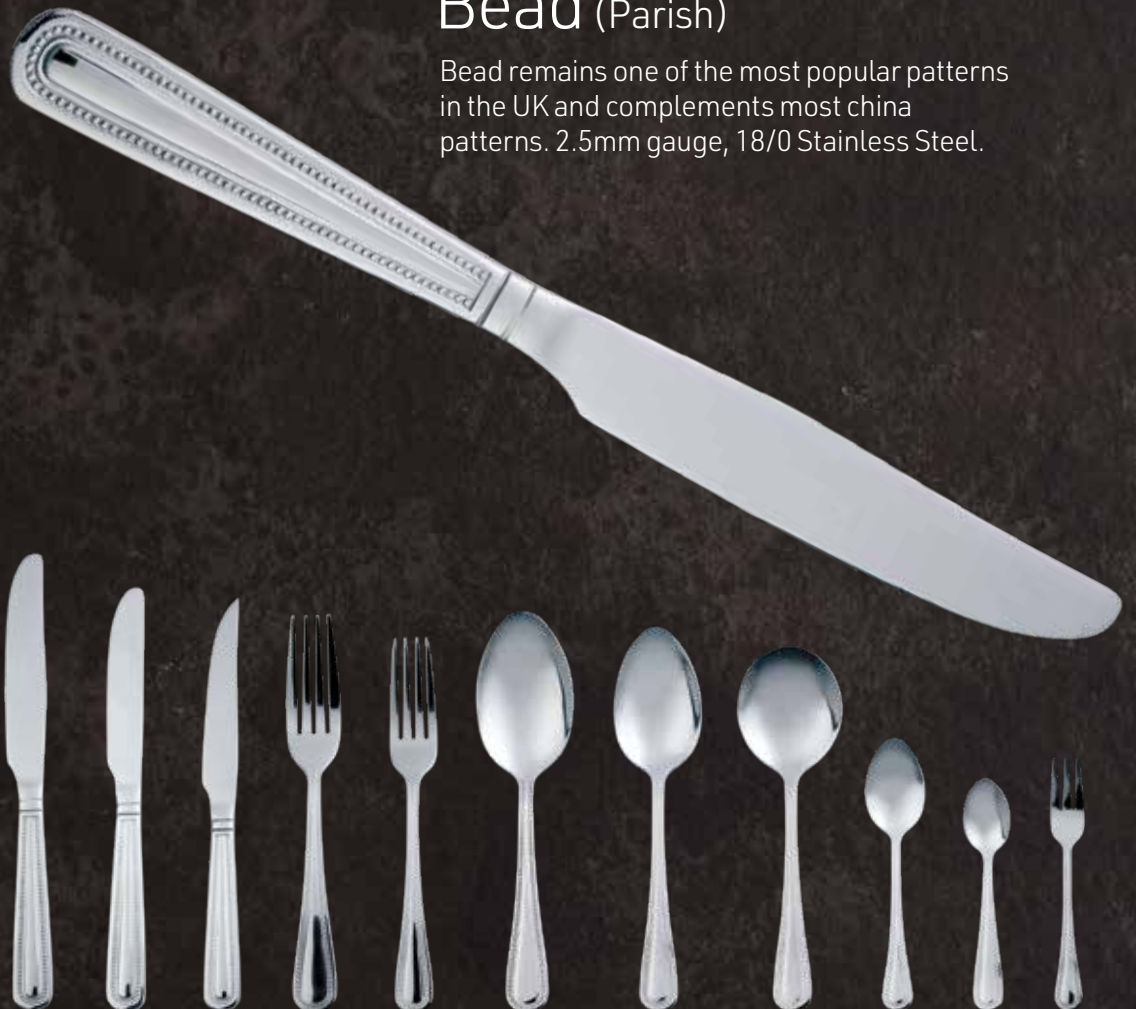

Bead (Parish)

Bead remains one of the most popular patterns in the UK and complements most china patterns. 2.5mm gauge, 18/0 Stainless Steel.