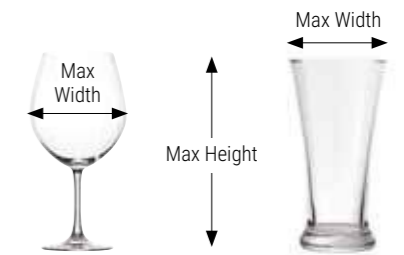

Detergents & High Temperature Resistant

Made of polypropylene highly resistant to detergents and high temperature (up to 199°F/+93°C).

- Smart Racks are easy to handle with 1.3cm overlap area and smooth sides.
- These racks interstack with all racks from major dishrack manufacturers.
- Open inside compartments provide thorough circulation of water and cleaning solutions and promote quick and thorough drying.
- Extremely durable, long-lasting polypropylene built to withstand chemicals and high temperatures up to 93 degrees celsius.
- Closed external walls are designed for optimum cleaning and storage racks keep finger and contaminants out and reduce risk of breakage and injury.
- Easy to carry, easy to grip handles on all four sides as well as smooth overlapping sides and rounded corners reduce the risk of injury.

1

Measure the maximum diameter of the glass (stemware or tumbler) to determine the number of compartments.

2

Measure the maximum height of the glass (stemware or tumbler) to the top edge of the rim to determine the compartment height.