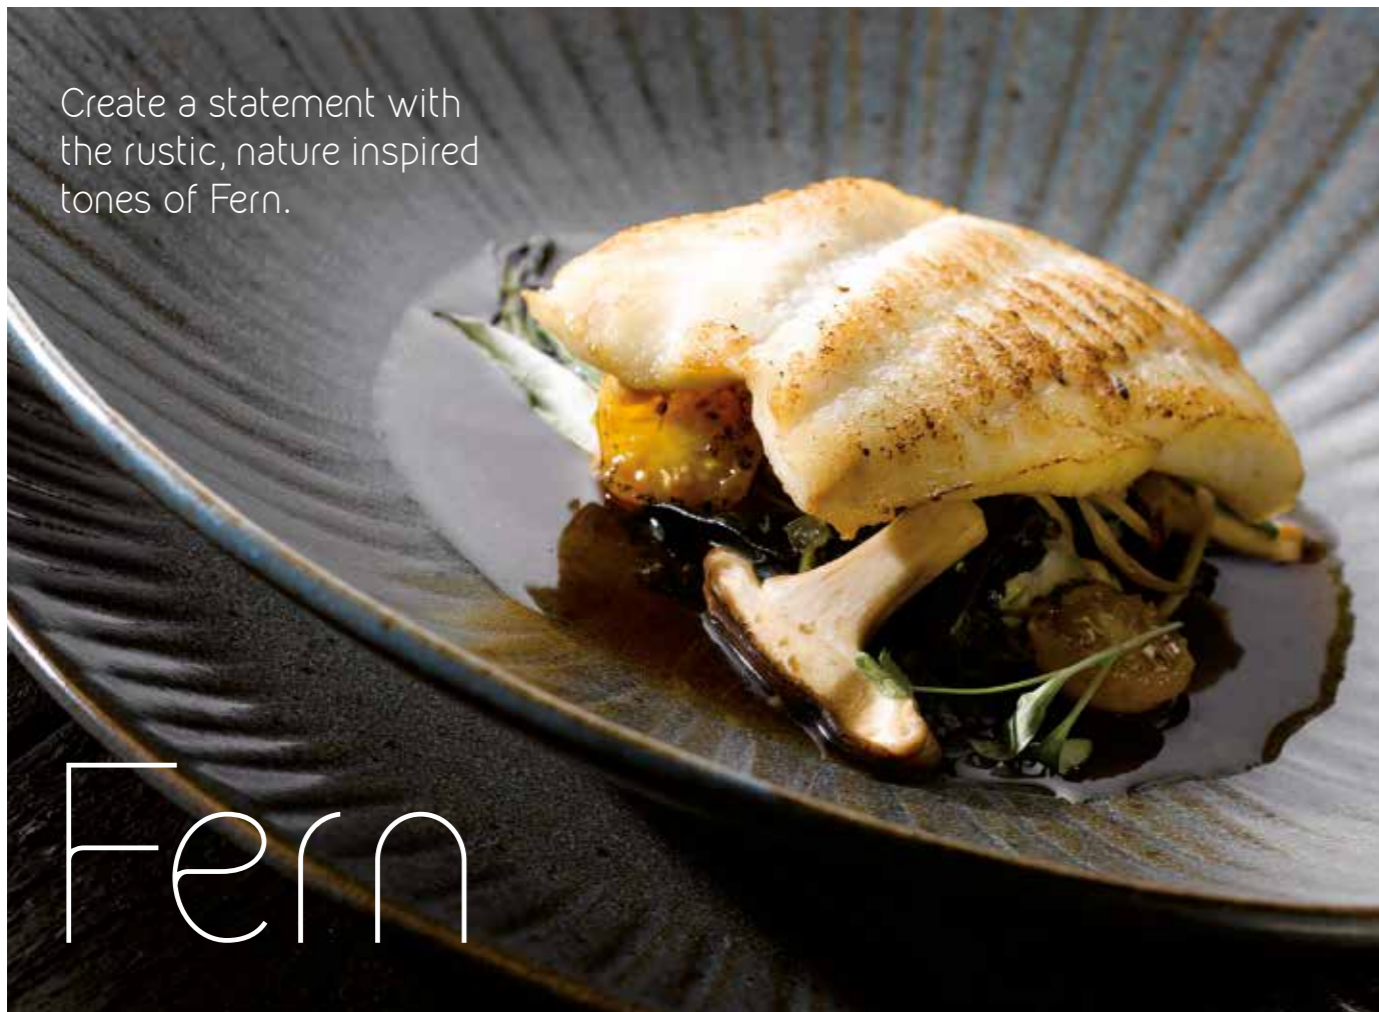

Create a statement with the rustic, nature inspired tones of Fern.

Fern