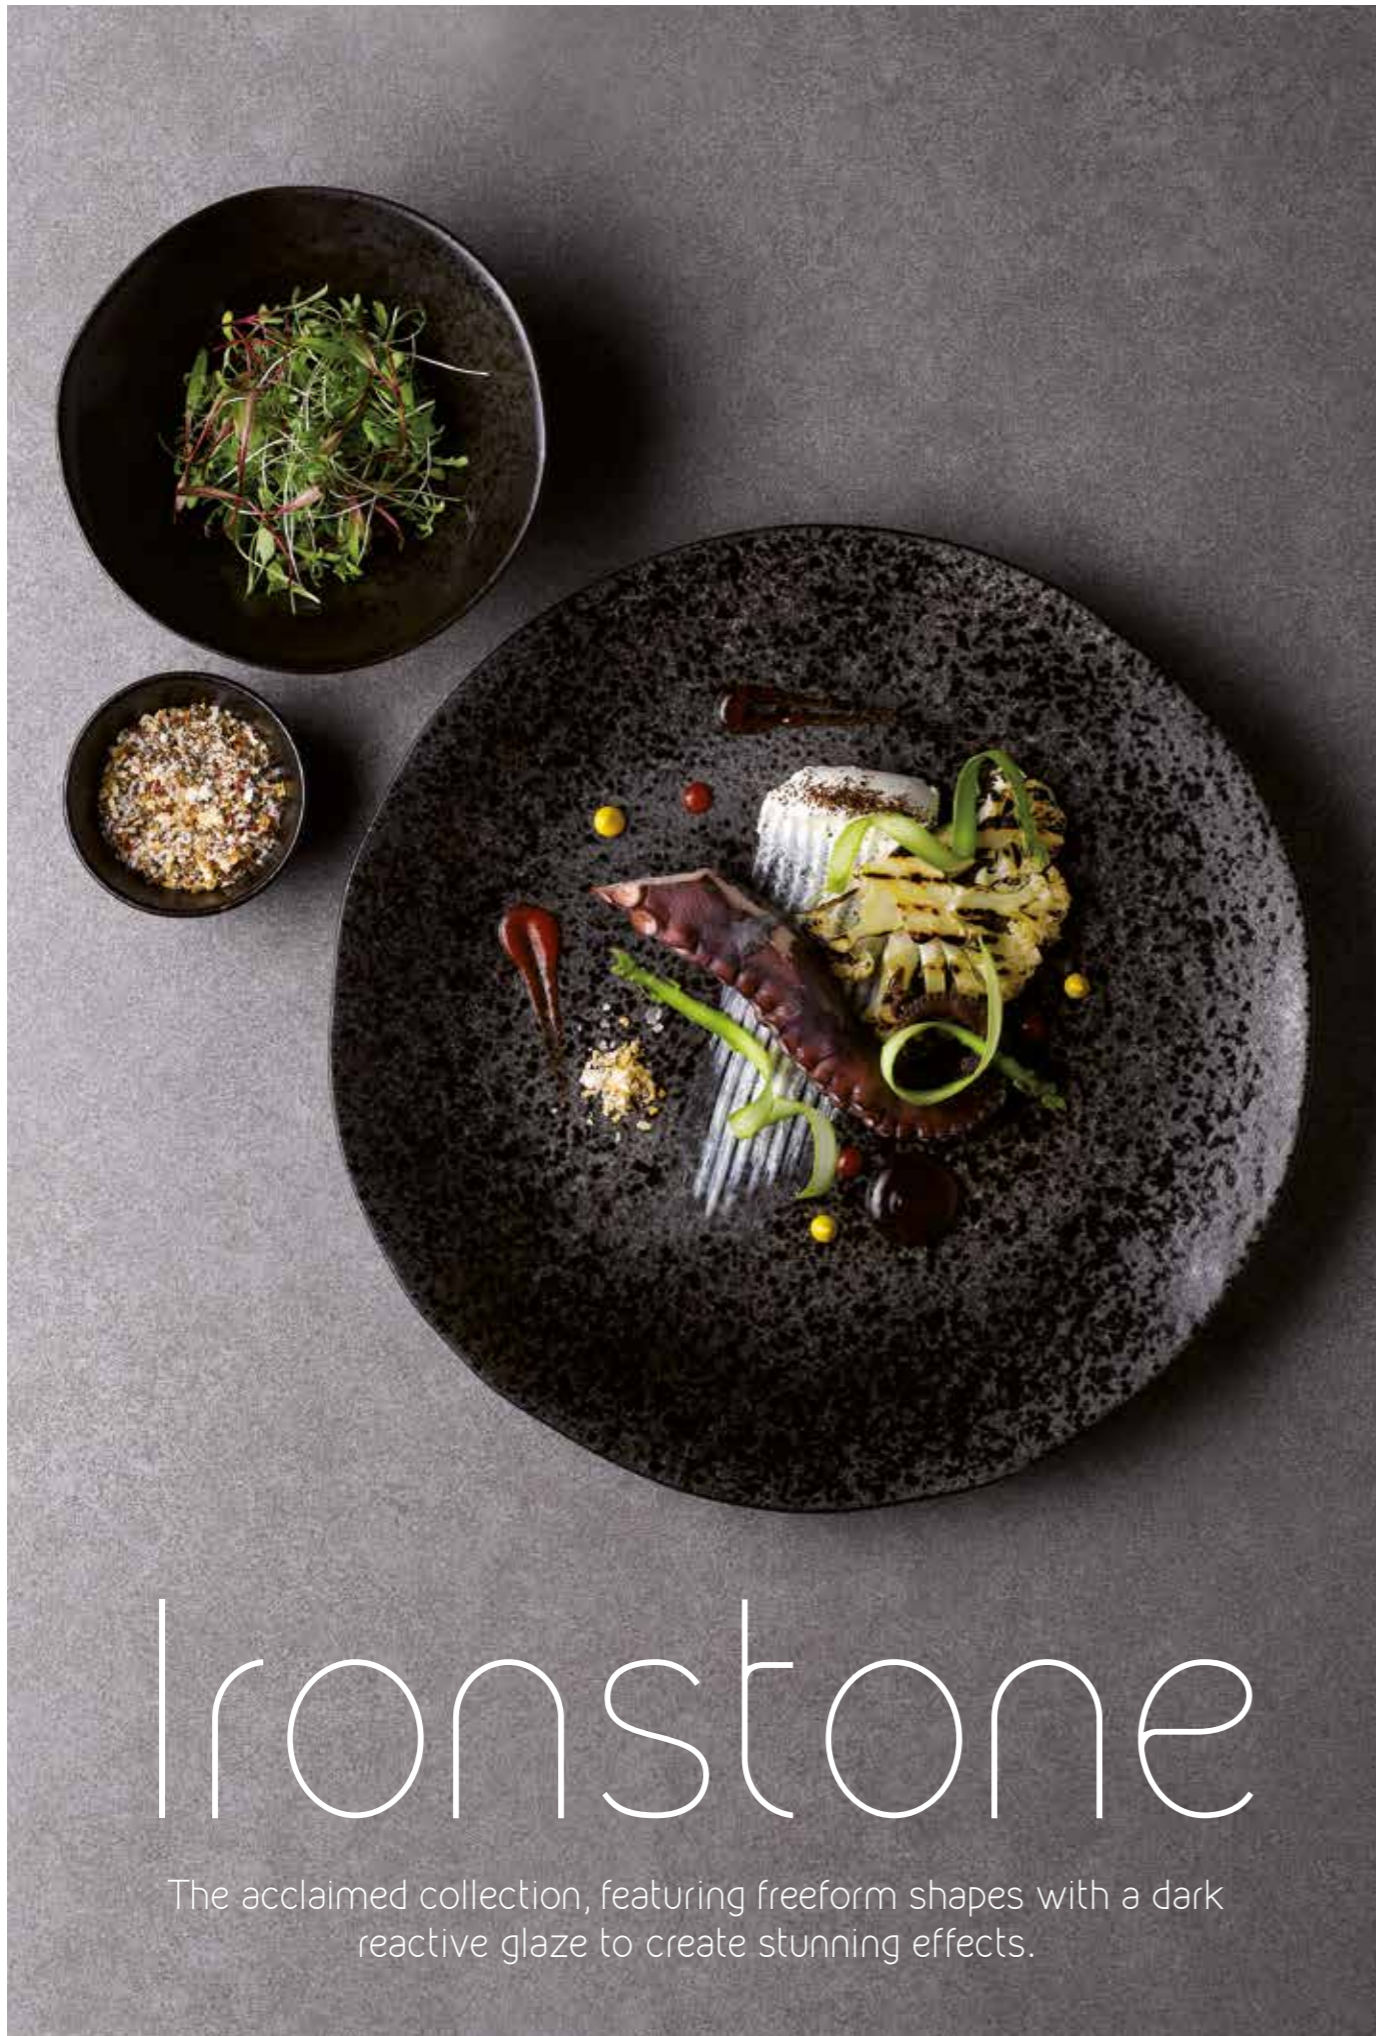

Ironstone

The acclaimed collection, featuring freeform shapes with a dark reactive glaze to create stunning effects.

Presentation Plate
C53336 Pk:(4) 32cm / 12¹/₂"

Main Plate
C53334 Pk:(6) 28.5cm / 11¹/₄"