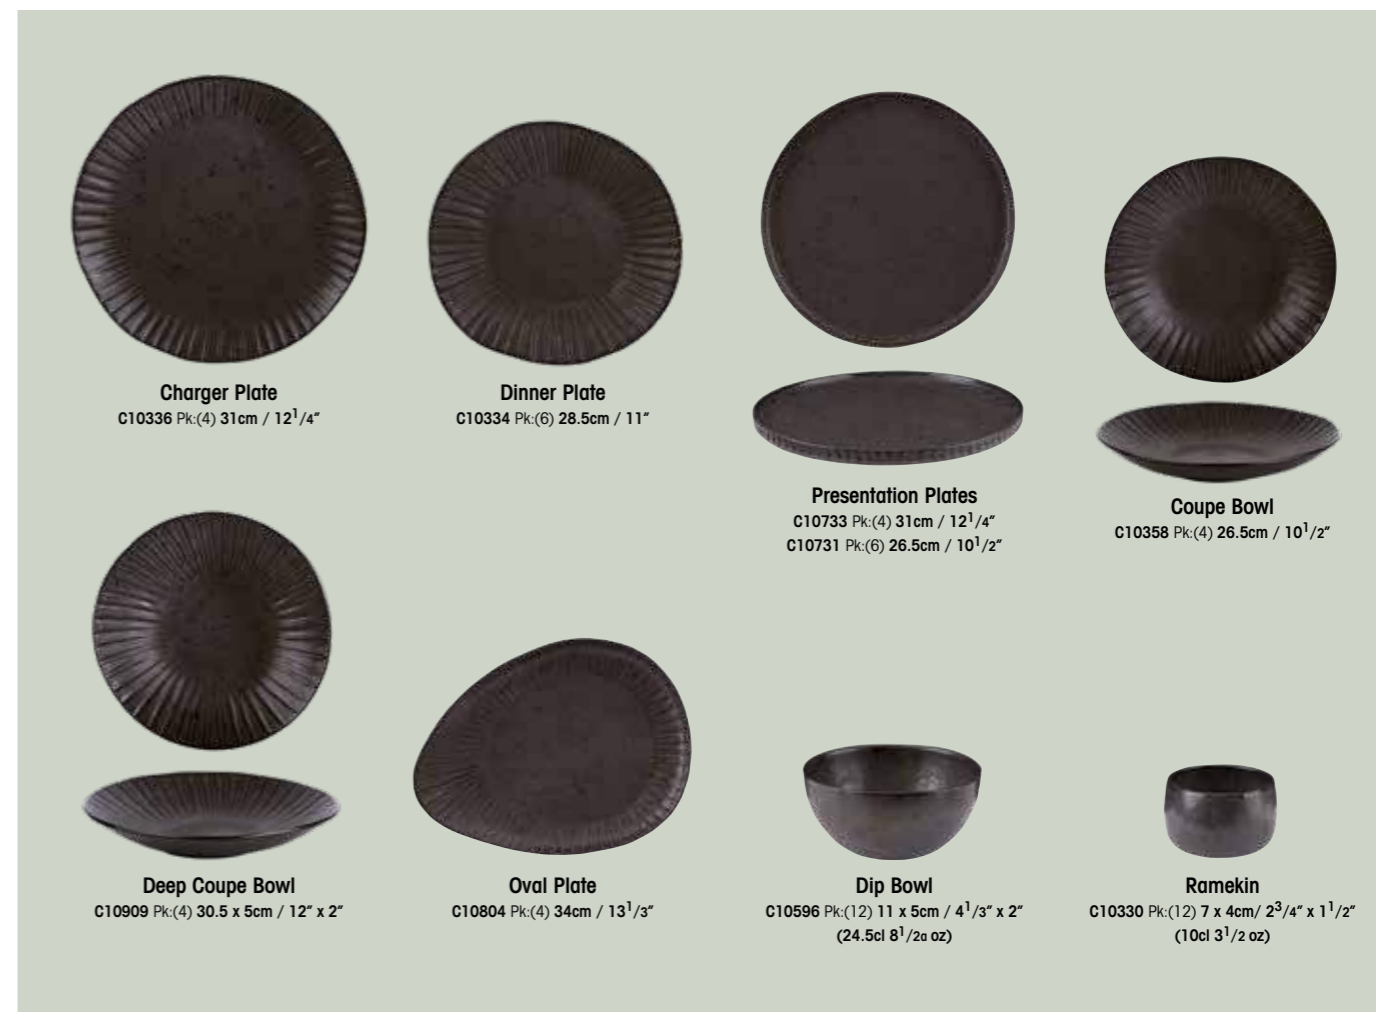

Create a statement with the rustic, nature inspired tones of Fern.

Fern