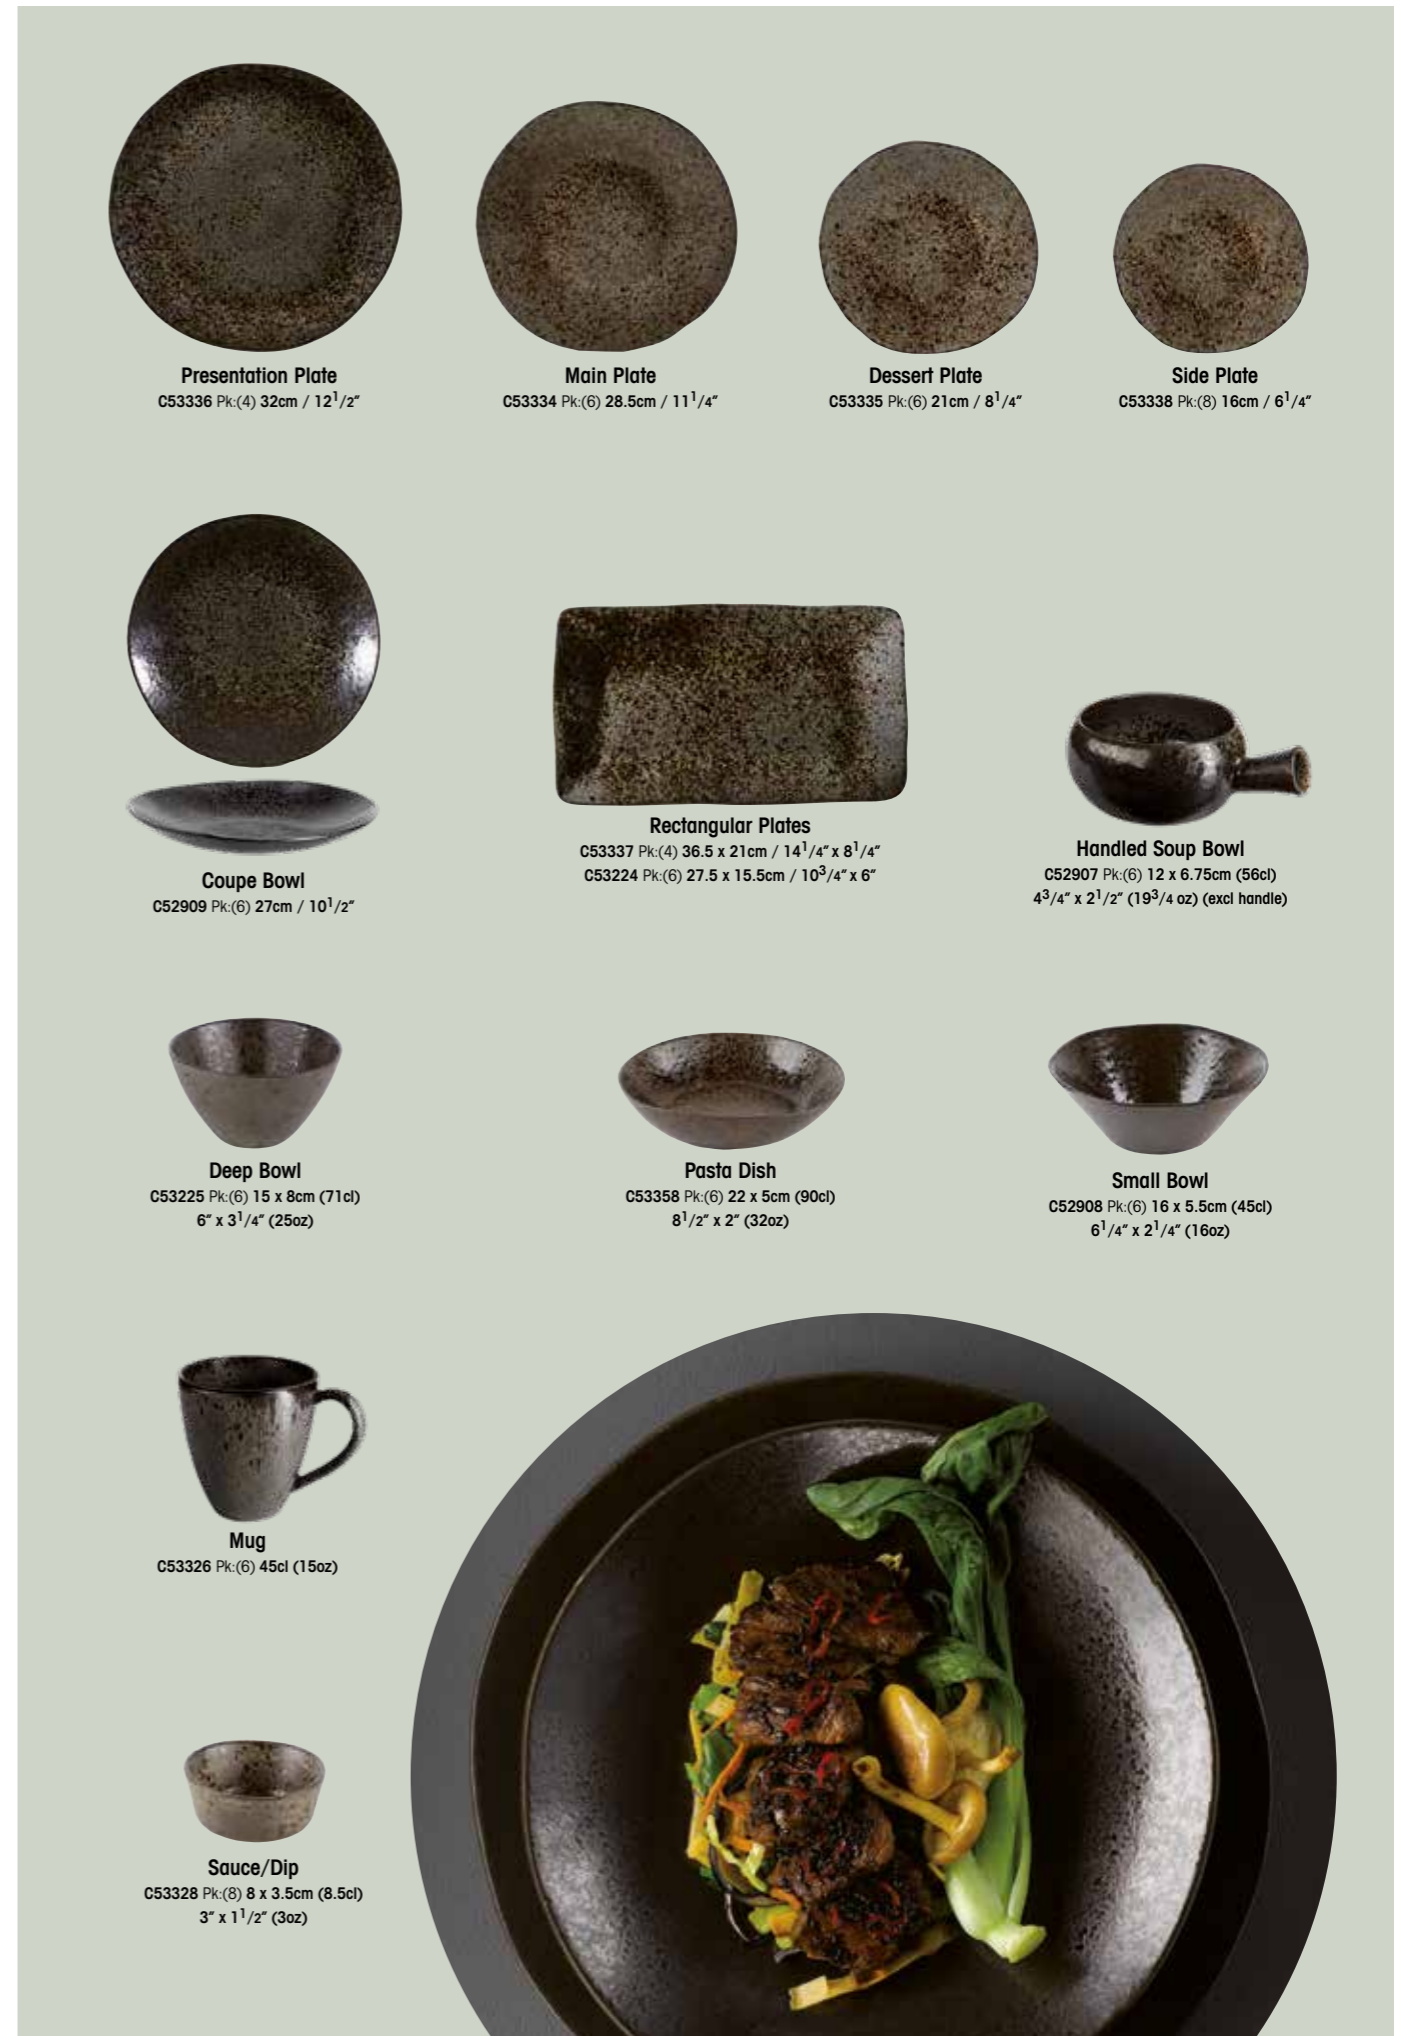

Ironstone

The acclaimed collection, featuring freeform shapes with a dark reactive glaze to create stunning effects.

Presentation Plate
C53336 Pk:(4) 32cm / 12¹/₂"

Main Plate
C53334 Pk:(6) 28.5cm / 11¹/₄"