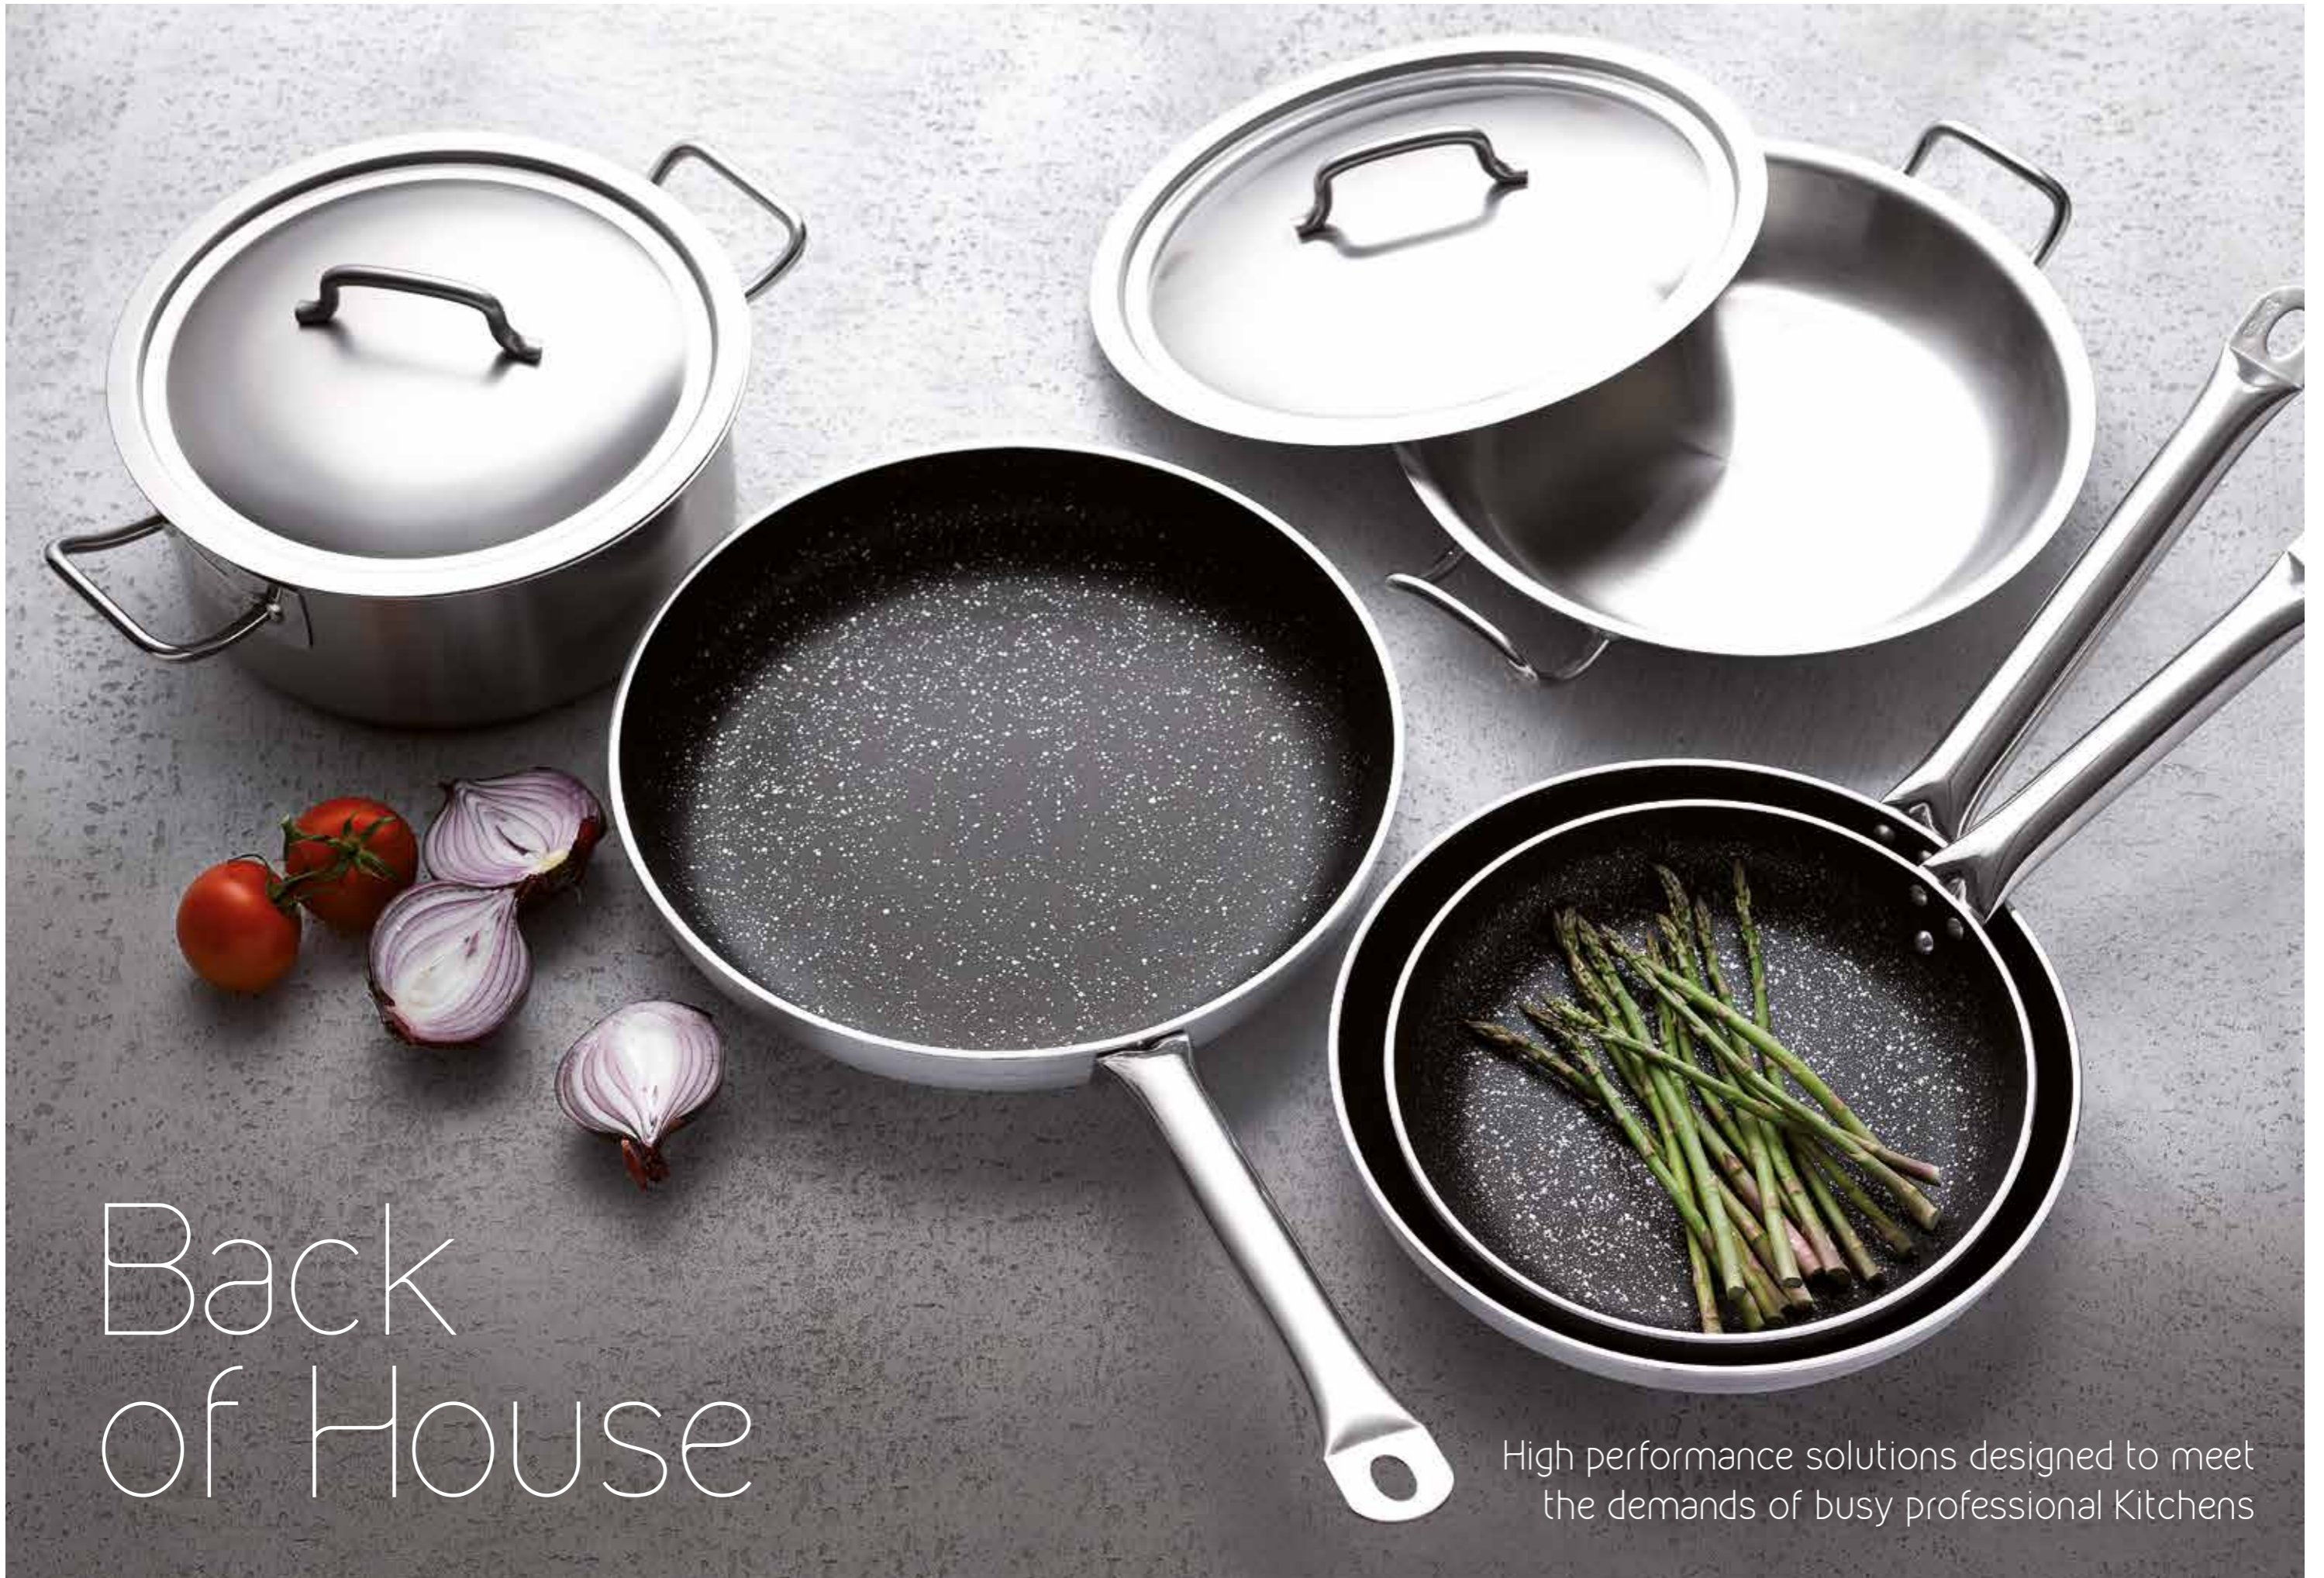

Metal Industrial Snack Box
40676 Pk:(1) 23 x 15.5cm / 9" x 6"

Cutlery Tray

Cutlery Tray Grey
M11955 Pk:(1) 53 x 32.5 x 10cm / 20³/₄" x 12³/₄" x 4"

Moscow Mule Barrel Mug
Antique Hammered Copper look
(Stainless Steel)
93323 (See page 199)