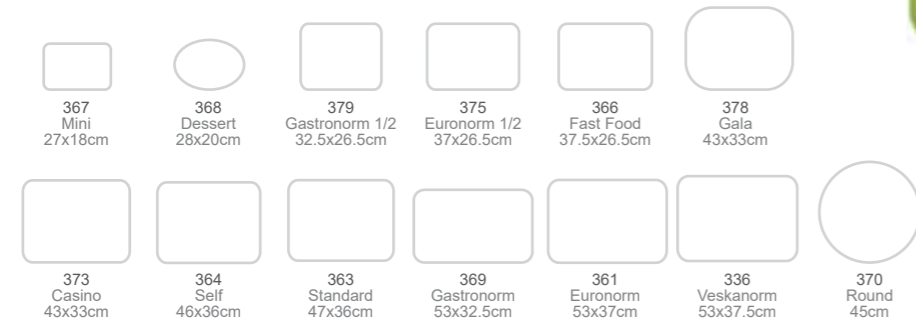

Laminated Trays

Our laminated trays are made out of a powerful layered structure of fibre paper and resin. The double laminated finish provides a scratch resistant surface. Dishwasher safe. Stack when dry.