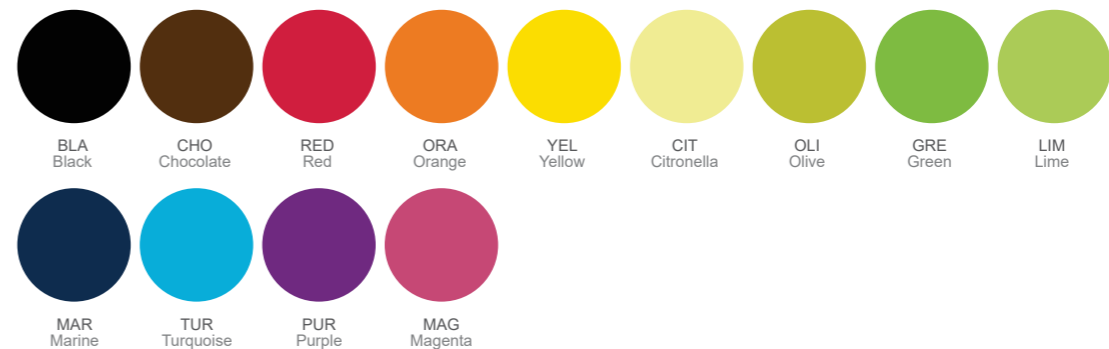

Classic Plus Range:
Classic polyester tray with high scratch resistance.
5 year anti-breakage warranty.

Smart Range:
Affordable polyester tray with a 3 year
anti-breakage warranty.

Anti-Slip Range:
Polyester tray with a grey or black anti-slip
coating. 2 year anti-slip warranty.

Rocca Grain Range:
Exceptionally strong polyester tray with a grain-like surface.
5 year anti-breakage warranty.

Dura Range:
Polyester and glass fibre tray with an extremely
attractive finish. Please note this tray is not unbreakable.

Lux Range:
Polyester white tray with a coloured insert. 5 year anti-breakage
warranty. Maximum dishwasher temperature for a Lux tray is 90°C.

750ml Copolyester Aqua Carafe
Code: 155CLE | Page 51

16.5cm White Bowl
Code: 144WHI | Page 33

46x36cm Black Rocca Grain
Classic Polyester Tray
Code: 394BLA | Page 111