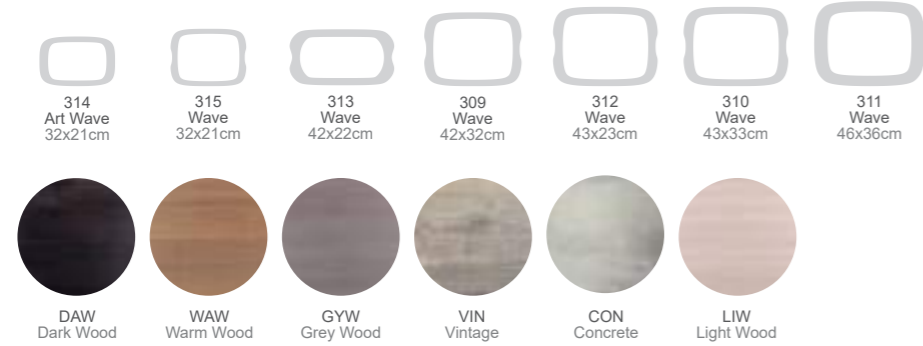

Earth Wave Trays

The Earth Wave Trays are made from 90% renewable materials -70% hard FSC paper and 20% bio waste resin. Dishwasher Safe. Stack when dry. Please note we do not recommend adding anti-slip to the oak and light woods trays.

Stock Lines:

Product	Code	Dimensions	Colours
32x21cm Art Wave Tray	314	L 32cm x W 21cm	DAW ● WAW ● GYW ● LIW ●
32x21cm Wave Tray	315	L 32cm x W 21cm	DAW ● WAW ● GYW ● VIN ● LIW ●
43x23cm Wave Tray	312	L 43cm x W 23cm	DAW ● GYW ● VIN ● CON ● LIW ●
43x33cm Wave Tray	310	L 43cm x W 33cm	DAW ● GYW ● VIN ● LIW ●
46x36cm Wave Tray	311	L 46cm x W 36cm	DAW ● GYW ● VIN ● LIW ●

Non Stock Lines:

All of the above Earth Wave Trays can be ordered in all of the colour swatches with or without anti-slip, even if they are not stock lines. Please contact us for further information.

Earth Puro Trays

The Puro trays have a warm and stylish appeal. They look and feel like wood, but are made from 90% sustainable materials - 70% rigid cardboard and 20% organic bio waste resin. Dishwasher safe. Stack when dry. Please note we do not recommend adding anti-slip to the oak and light woods trays.