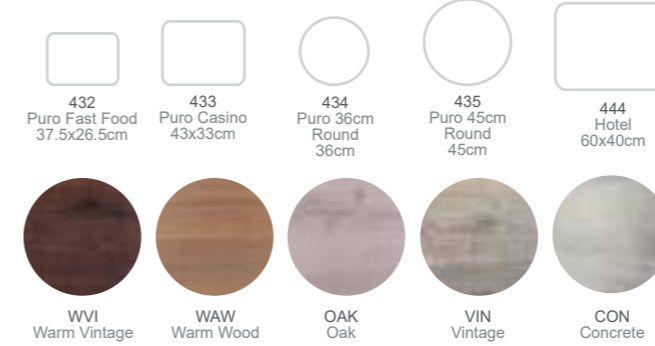

Stock Lines:

Product	Code	Dimensions	Colours
37.5x26.5cm Fast Food Puro Tray	432	L 37.5cm x W 26.5cm	WVI ● WAW ● OAK ● VIN ●
37.5x26.5cm Fast Food Puro Tray with Anti-Slip	432+	L 37.5cm x W 26.5cm	WVI ● OAK ● VIN ●
43x33cm Casino Puro Tray	433	L 43cm x W 33cm	WVI ● OAK ● VIN ●
43x33cm Casino Puro Tray with Anti-Slip	433+	L 43cm x W 33cm	WVI ● OAK ● VIN ●
36cm Diameter Round Puro Tray	434	36cm Diameter	WVI ● OAK ● VIN ● CON ●
36cm Diameter Round Puro Tray with Anti-Slip	434+	36cm Diameter	WVI ● OAK ● VIN ●
45cm Diameter Round Puro Tray	435	45cm Diameter	WVI ● OAK ● VIN ●
45cm Diameter Round Puro Tray with Anti-Slip	435+	45cm Diameter	WVI ● OAK ● VIN ●

Non Stock Lines:

All of the above Earth Puro Trays can be ordered in all of the colour swatches with or without anti-slip, even if they are not stock lines. Please contact us for further information.