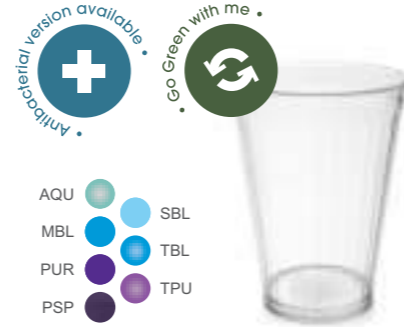

All products are polycarbonate unless otherwise stated.

150ml Fluted Tumbler
Code: 021
Dimensions: Diameter 6.5cm x H 7.8cm
Capacity: 150ml

- CLE
 - RED
 - ORA
 - YEL
 - EGR
 - AGR
 - TBL
 - TPU
- WHI
 - TRE
 - TOR
 - TYE
 - TGR
 - MBL
 - PUR
 - PSP

200ml Fluted Tumbler
Antibacterial version available. See page 77.
Code: 020
Dimensions: Diameter 6.9cm x H 9.1cm
Capacity: 200ml

- CLE
 - BLA
 - TRE
 - TOR
 - TYE
 - TGR
 - AGR
- WHI
 - RED
 - ORA
 - YEL
 - EGR
 - LIM
- AQU
 - MBL
 - PUR
 - PSP
- SBL
 - TBL
 - TPU