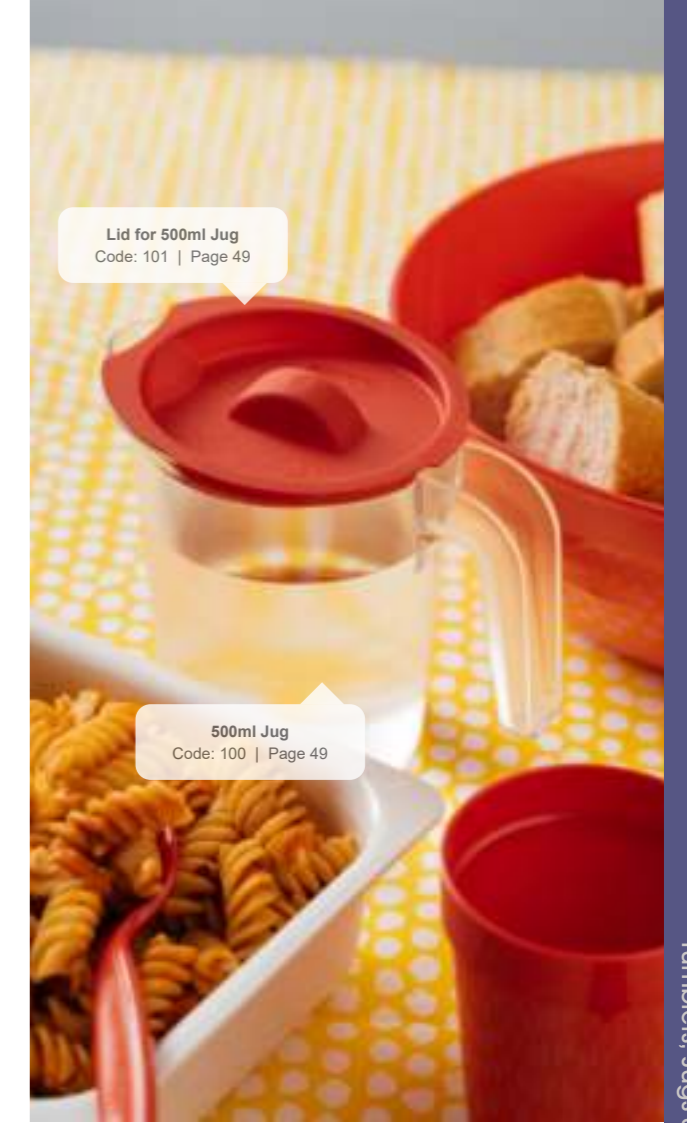

Lid for 500ml Jug
Code: 101 | Page 49

500ml Jug
Code: 100 | Page 49