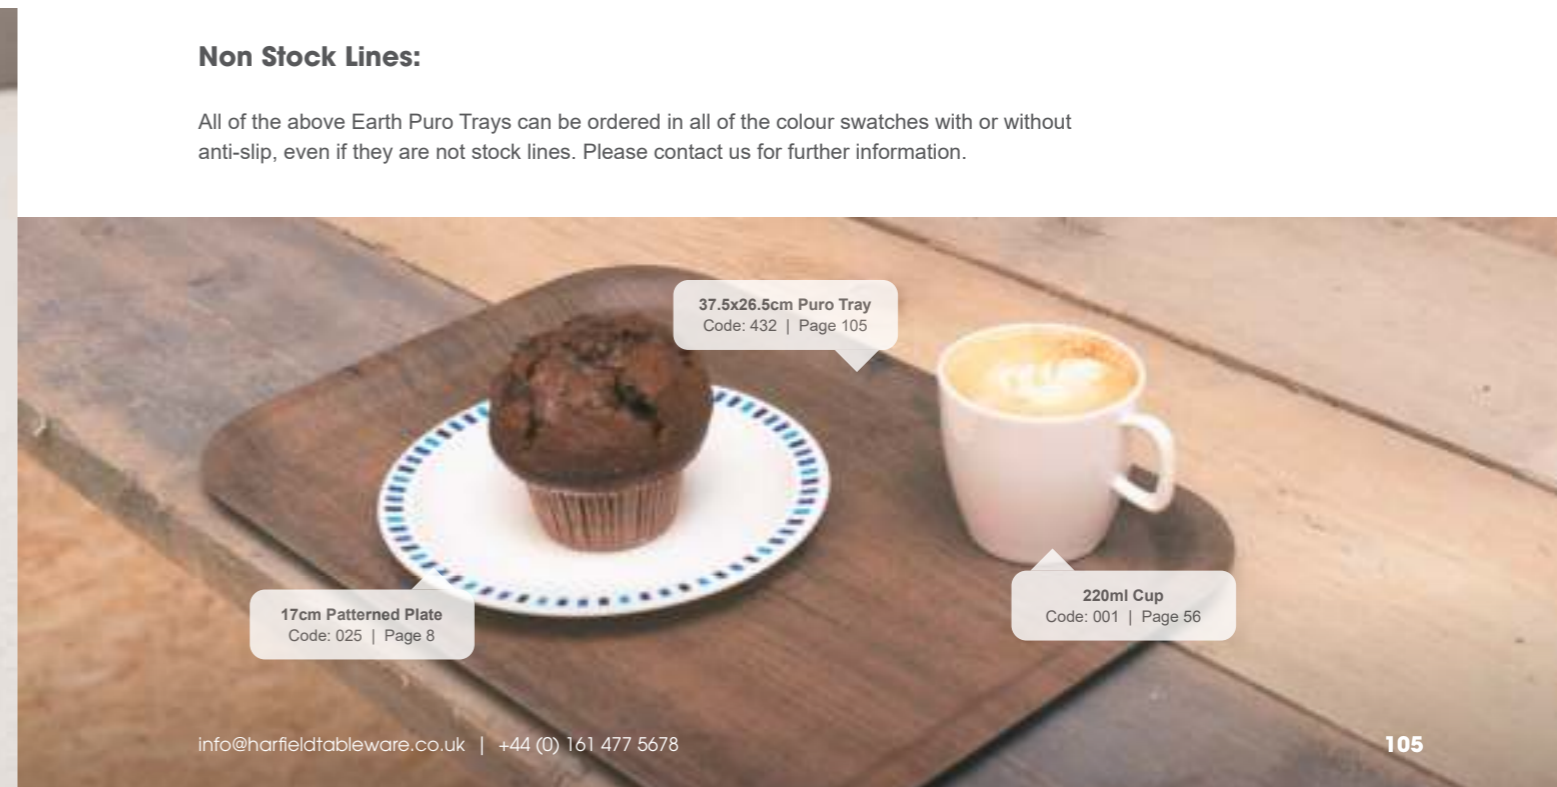

Earth Wave Trays

The Earth Wave Trays are made from 90% renewable materials -70% hard FSC paper and 20% bio waste resin. Dishwasher Safe. Stack when dry. Please note we do not recommend adding anti-slip to the oak and light woods trays.

Stock Lines:

Product	Code	Dimensions	Colours
32x21cm Art Wave Tray	314	L 32cm x W 21cm	DAW ● WAW ● GYW ● LIW ●
32x21cm Wave Tray	315	L 32cm x W 21cm	DAW ● WAW ● GYW ● VIN ● LIW ●
43x23cm Wave Tray	312	L 43cm x W 23cm	DAW ● GYW ● VIN ● CON ● LIW ●
43x33cm Wave Tray	310	L 43cm x W 33cm	DAW ● GYW ● VIN ● LIW ●
46x36cm Wave Tray	311	L 46cm x W 36cm	DAW ● GYW ● VIN ● LIW ●

Non Stock Lines:

All of the above Earth Wave Trays can be ordered in all of the colour swatches with or without anti-slip, even if they are not stock lines. Please contact us for further information.

Earth Puro Trays

The Puro trays have a warm and stylish appeal. They look and feel like wood, but are made from 90% sustainable materials - 70% rigid cardboard and 20% organic bio waste resin. Dishwasher safe. Stack when dry. Please note we do not recommend adding anti-slip to the oak and light woods trays.

Stock Lines:

Product	Code	Dimensions	Colours
37.5x26.5cm Fast Food Puro Tray	432	L 37.5cm x W 26.5cm	WVI ● WAW ● OAK ● VIN ●
37.5x26.5cm Fast Food Puro Tray with Anti-Slip	432+	L 37.5cm x W 26.5cm	WVI ● OAK ● VIN ●
43x33cm Casino Puro Tray	433	L 43cm x W 33cm	WVI ● OAK ● VIN ●
43x33cm Casino Puro Tray with Anti-Slip	433+	L 43cm x W 33cm	WVI ● OAK ● VIN ●
36cm Diameter Round Puro Tray	434	36cm Diameter	WVI ● OAK ● VIN ● CON ●
36cm Diameter Round Puro Tray with Anti-Slip	434+	36cm Diameter	WVI ● OAK ● VIN ●
45cm Diameter Round Puro Tray	435	45cm Diameter	WVI ● OAK ● VIN ●
45cm Diameter Round Puro Tray with Anti-Slip	435+	45cm Diameter	WVI ● OAK ● VIN ●

Non Stock Lines: