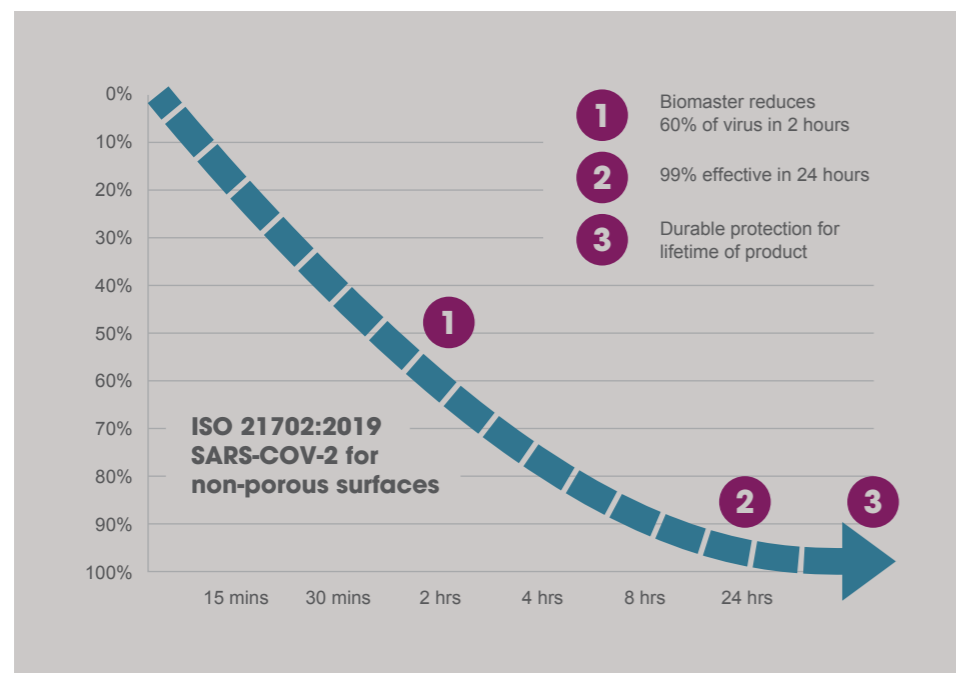

1 Biomaster binds to the cell wall disrupting growth.

2 The Biomaster ions interfere with enzyme production stopping the cell producing energy.

3 Biomaster interrupts the cell's DNA preventing replication.