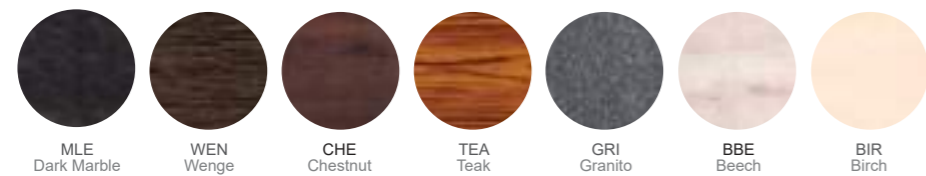

Original Range: