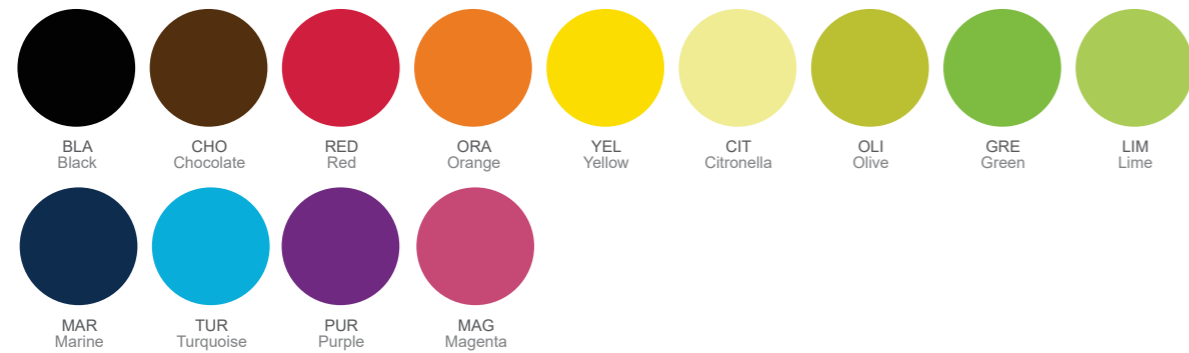

Colours Range: