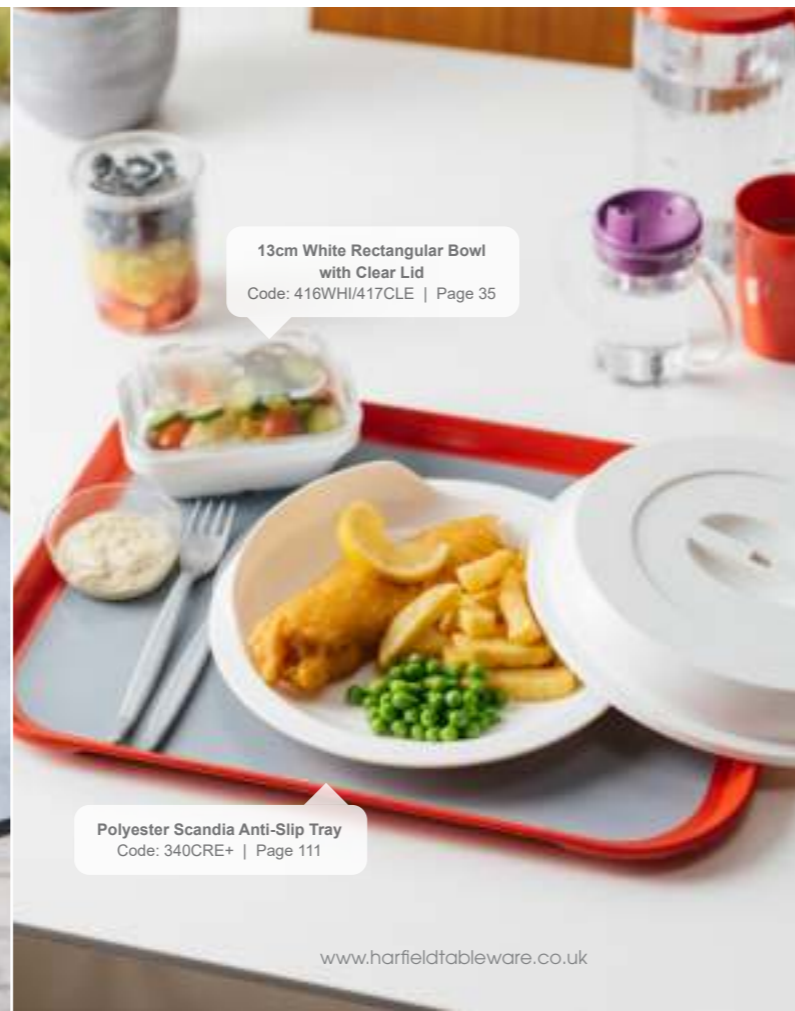

750ml Copolyester Aqua Carafe
Code: 155CLE | Page 51

16.5cm White Bowl
Code: 144WHI | Page 33

46x36cm Black Rocca Grain
Classic Polyester Tray
Code: 394BLA | Page 111

13cm White Rectangular Bowl
with Clear Lid
Code: 416WHI/417CLE | Page 35